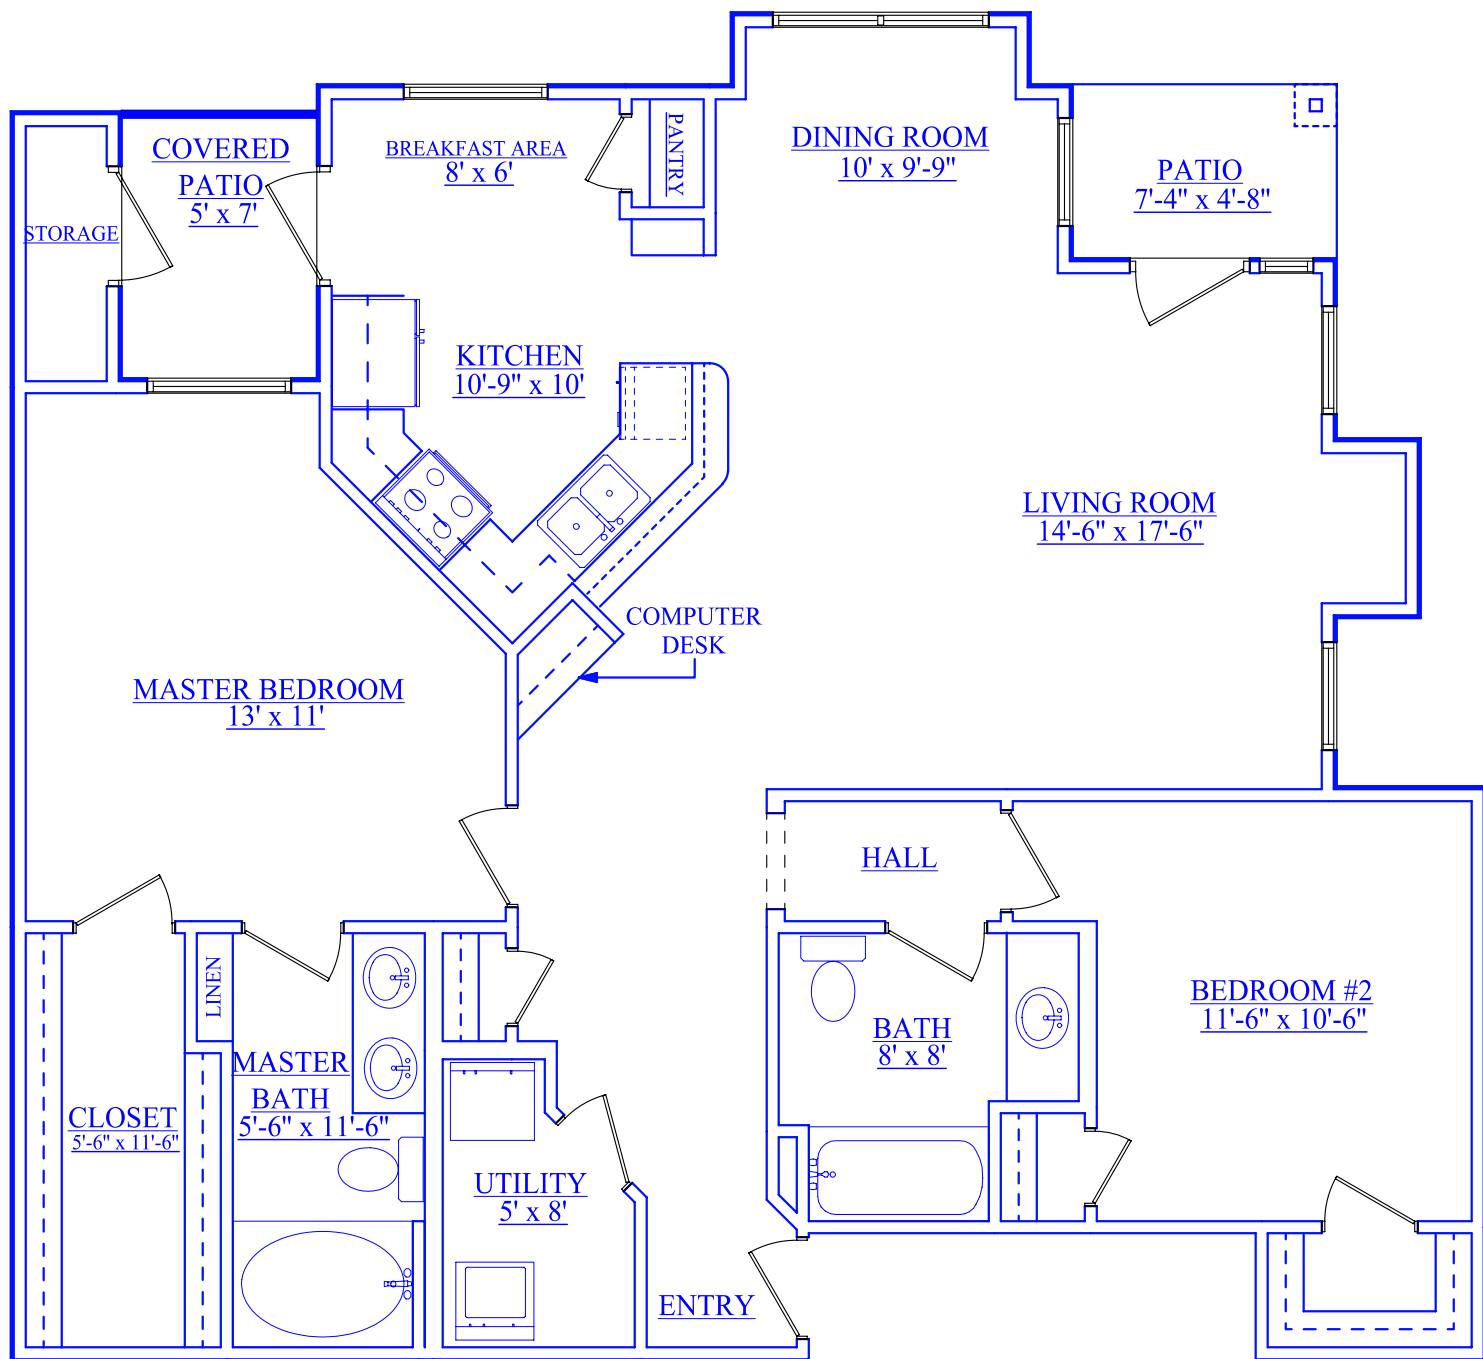

The Colony Townhouse Apartments
691 Cornell Lane
Waxahachie, TX 75165-4651
(972) 938-0902

PLAN 1 @ 1,312 Sq.Ft.