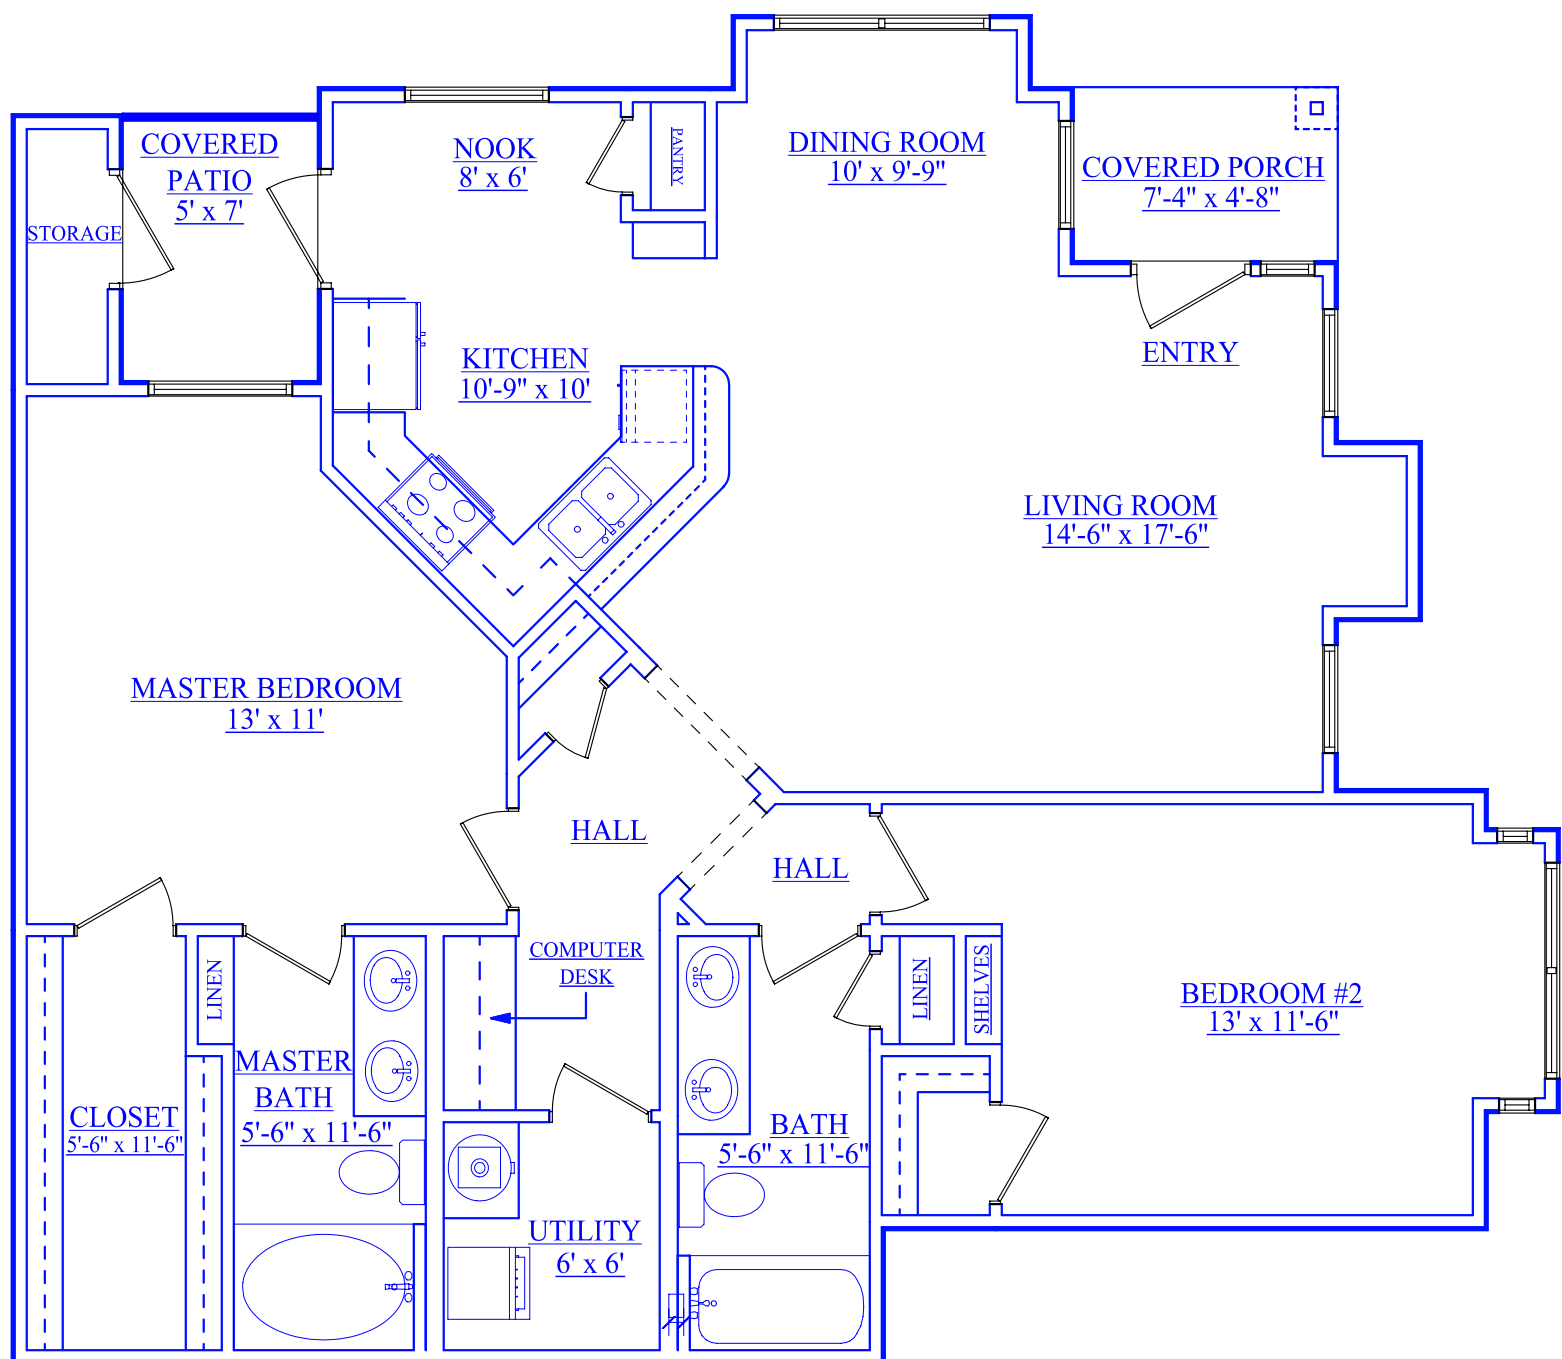

The Colony Townhouse Apartments
691 Cornell Lane
Waxahachie, TX 75165-4651
(972) 938-0902

PLAN 12 @ 1,271 Sq.Ft.