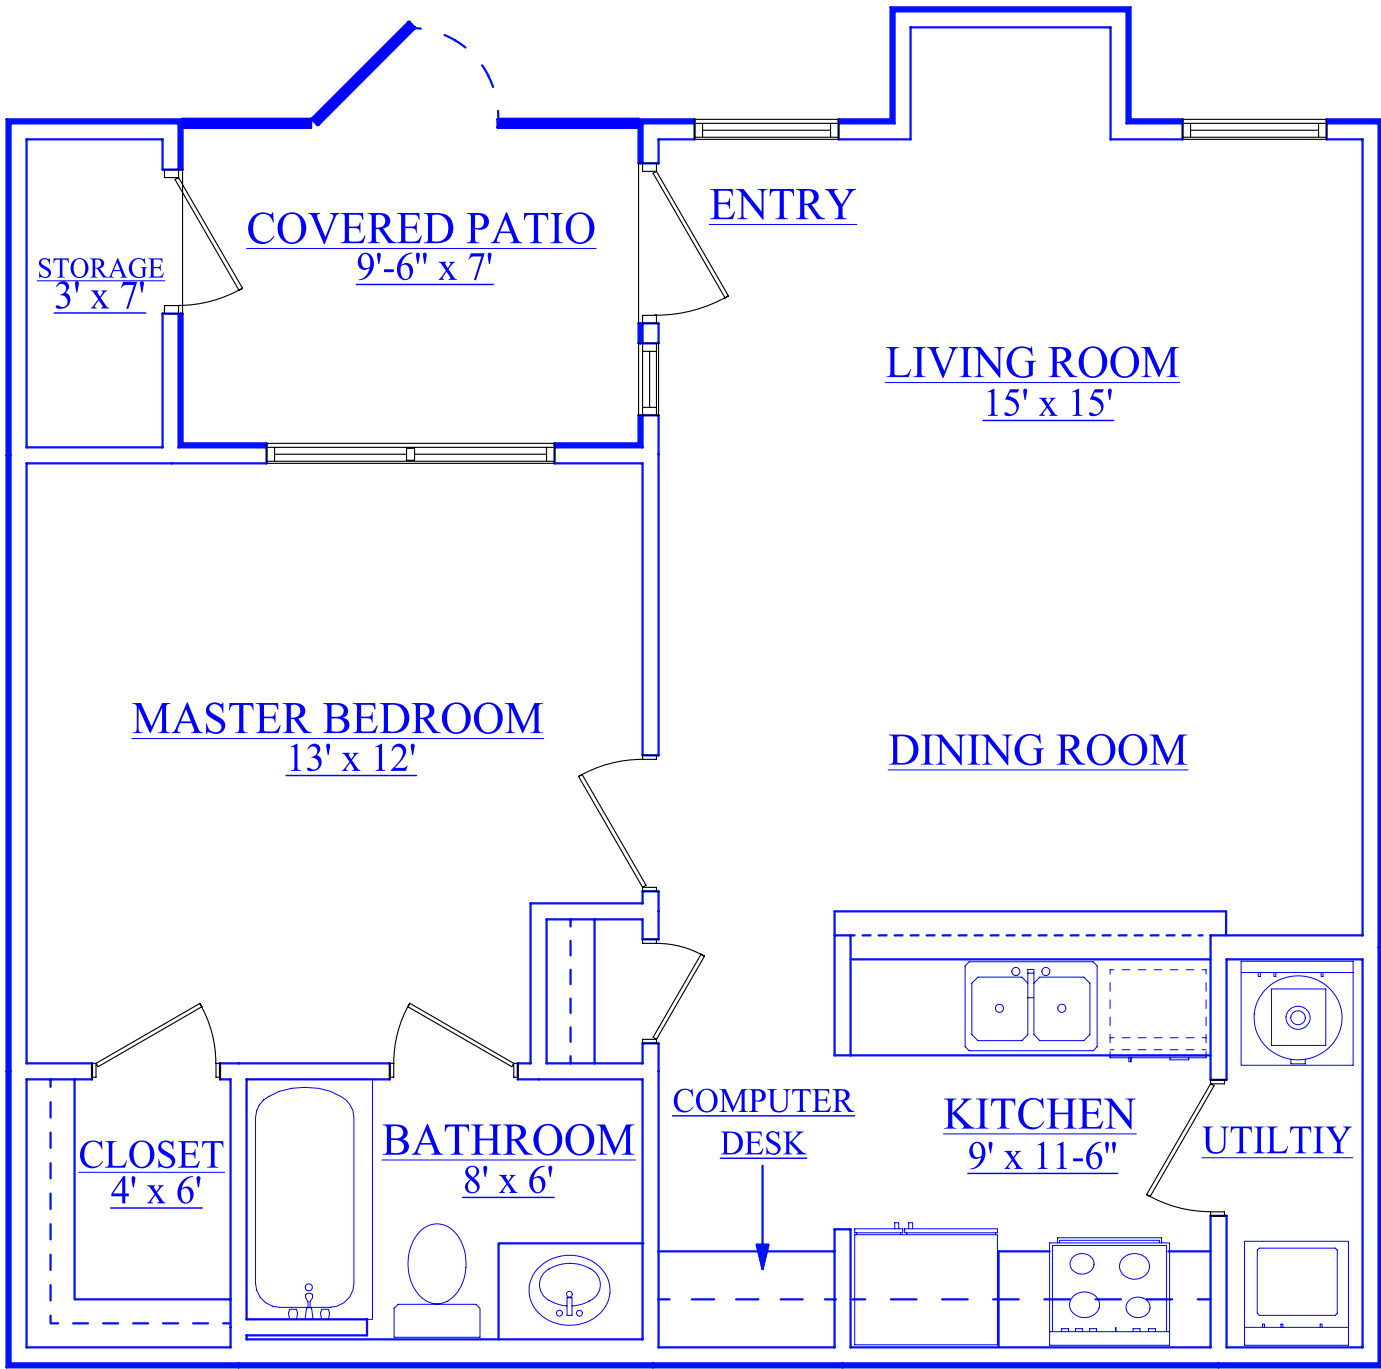

The Colony Townhouse Apartments
691 Cornell Lane
Waxahachie, TX 75165-4651
(972) 938-0902

PLAN 13 @ 662 Sq.Ft.