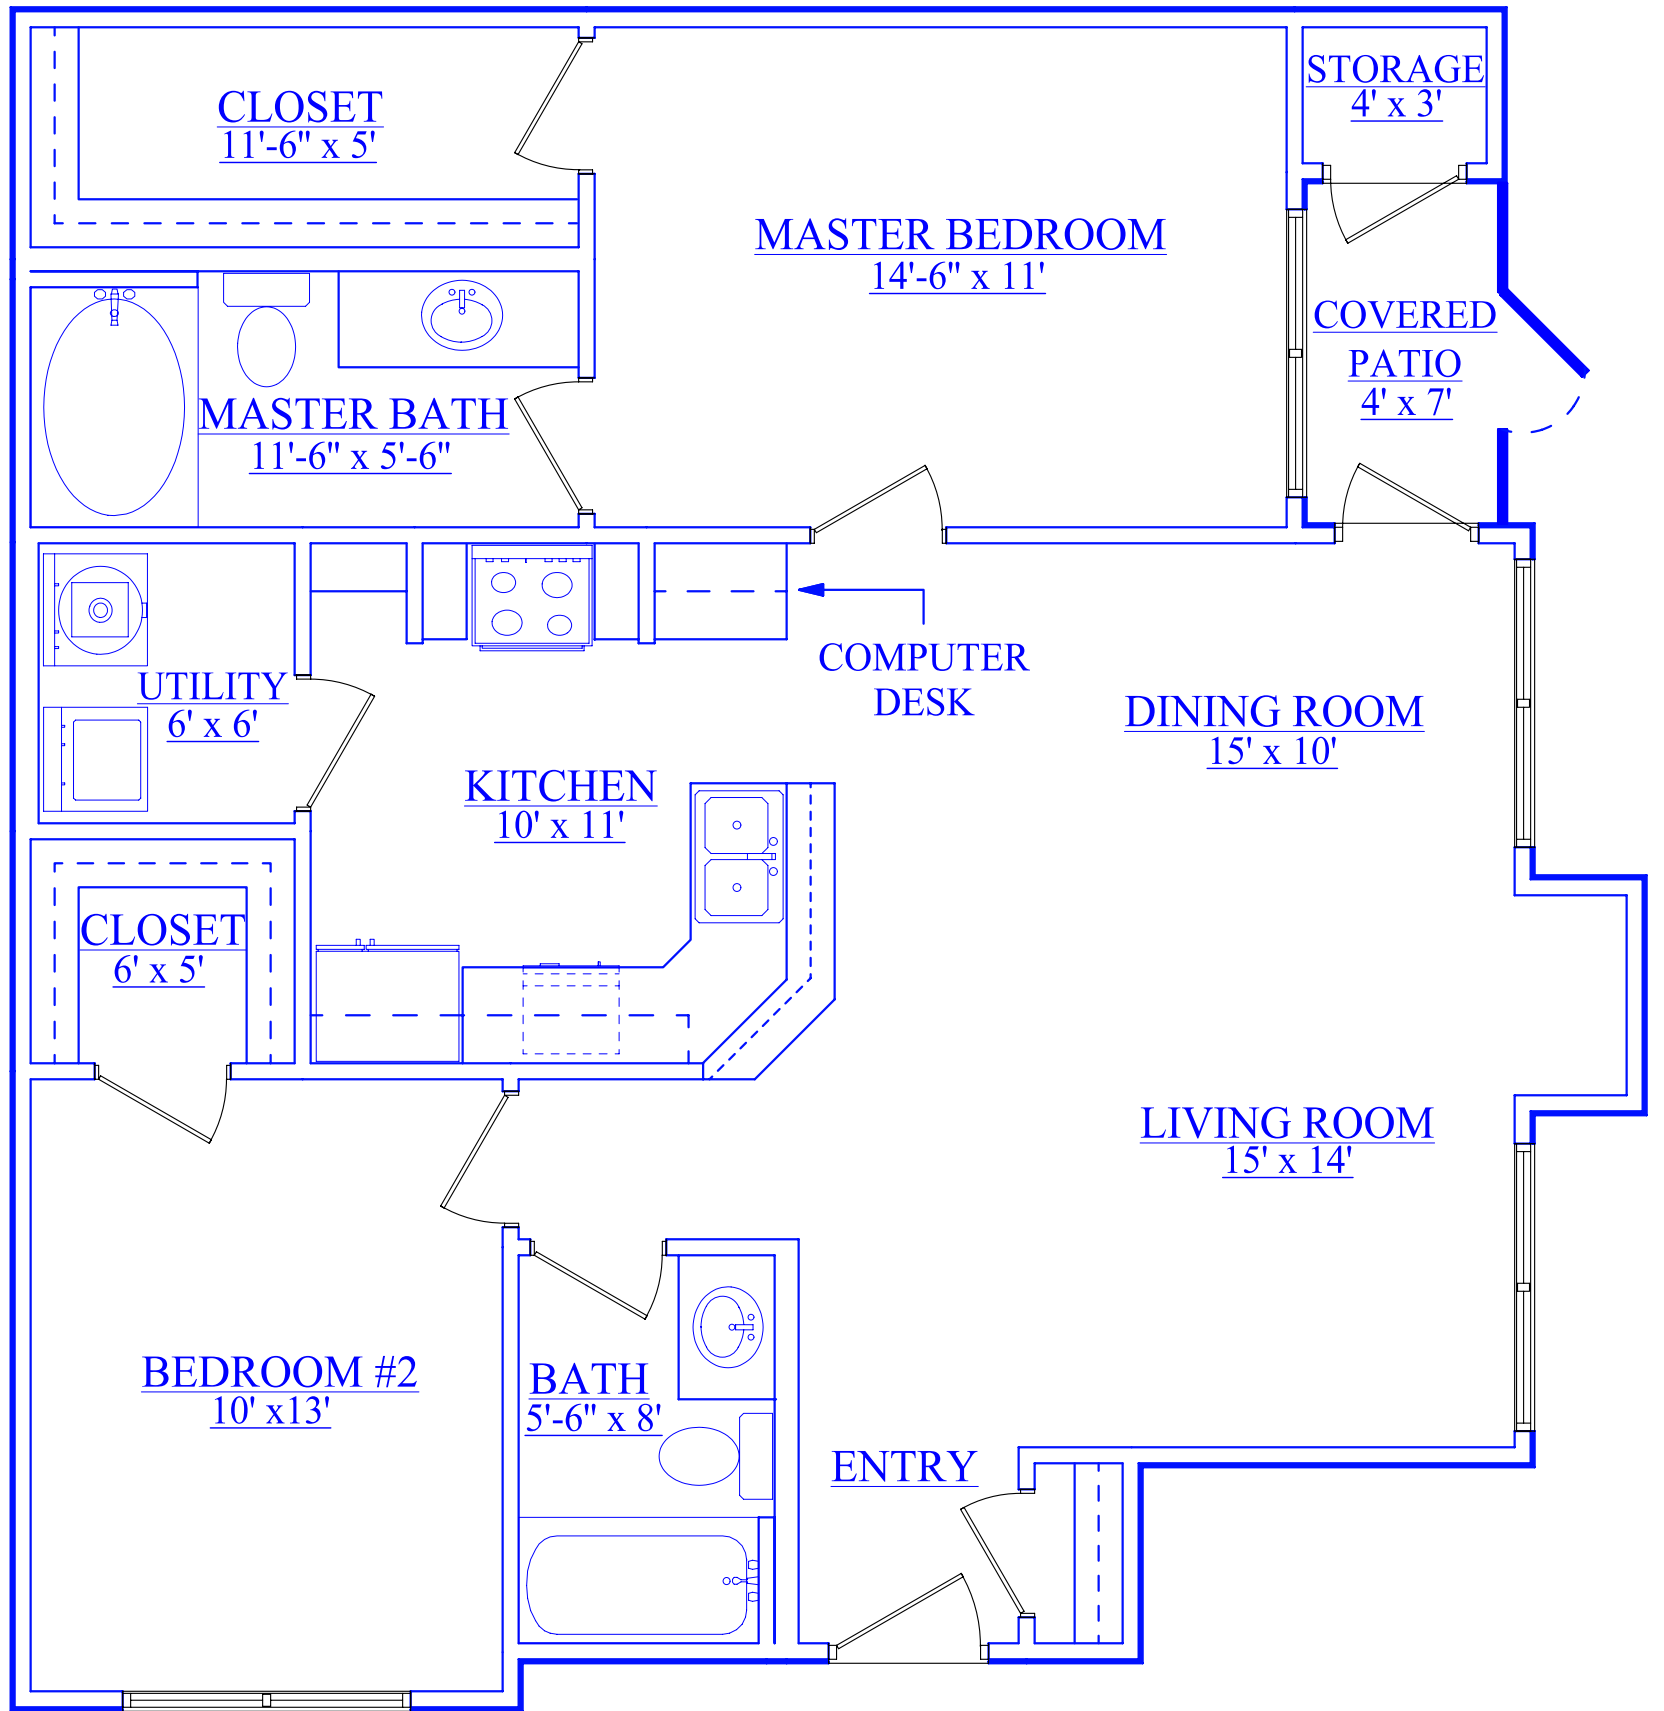

The Colony Townhouse Apartments  
691 Cornell Lane  
Waxahachie, TX 75165-4651  
(972) 938-0902

*PLAN 3 @ 1,022 Sq.Ft.*