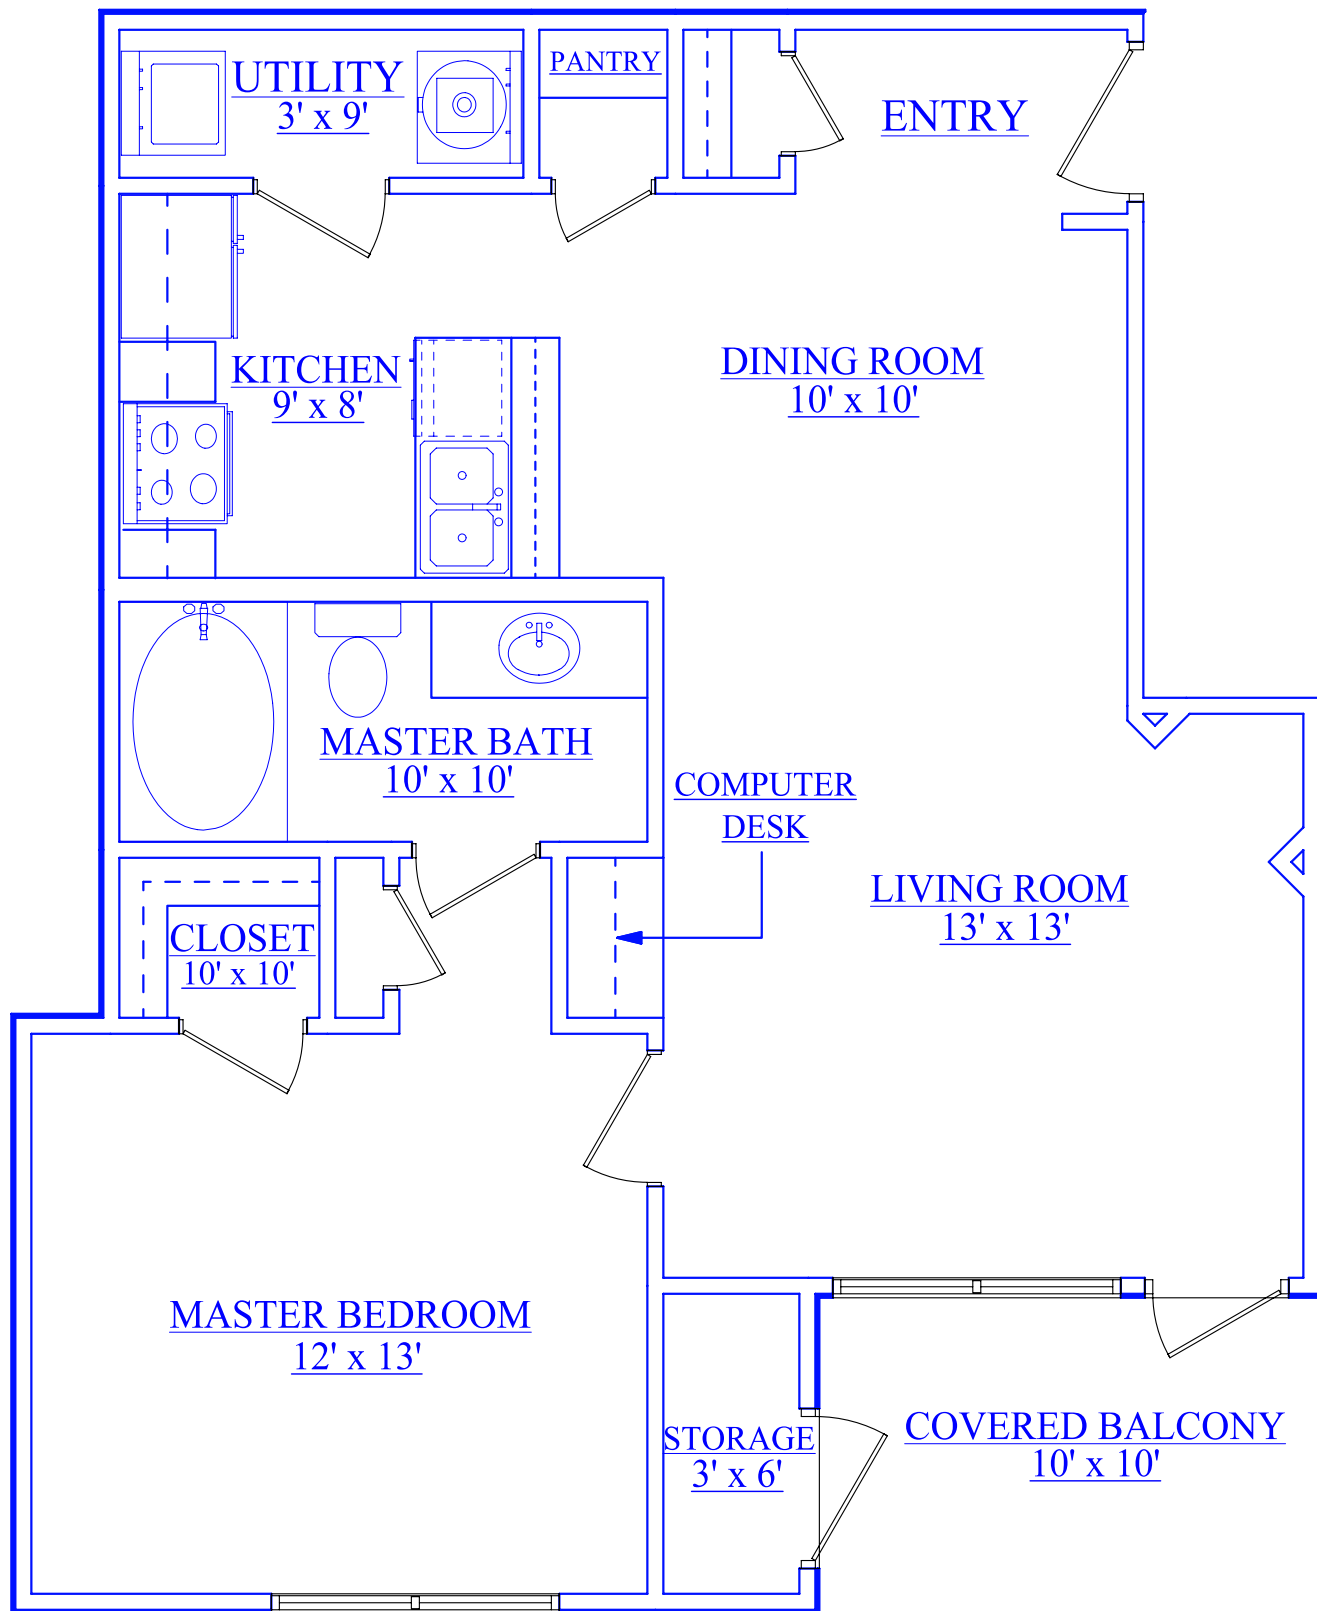

The Colony Townhouse Apartments
691 Cornell Lane
Waxahachie, TX 75165-4651
(972) 938-0902

PLAN 4 @ 784 Sq.Ft.