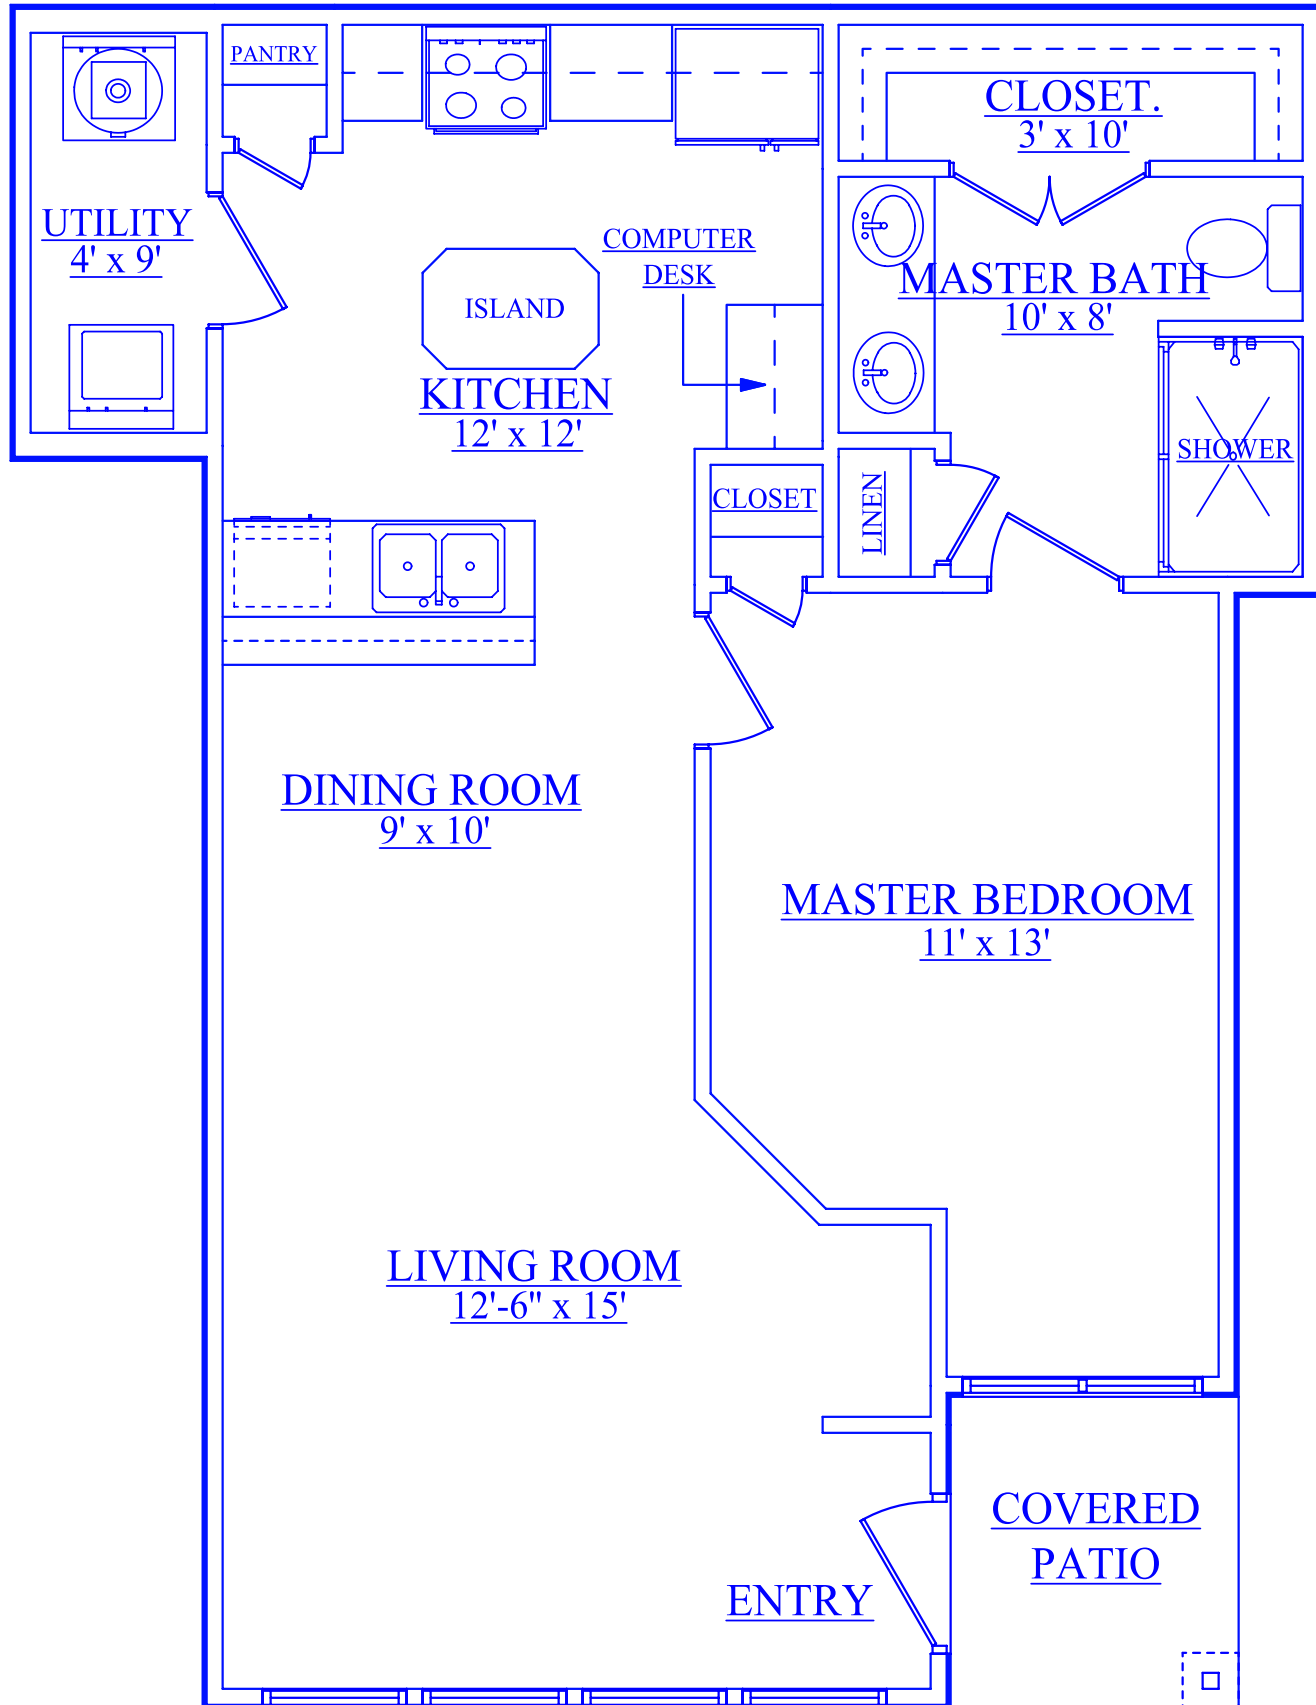

The Colony Townhouse Apartments  
691 Cornell Lane  
Waxahachie, TX 75165-4651  
(972) 938-0902

*PLAN 5 @ 782 Sq.Ft.*