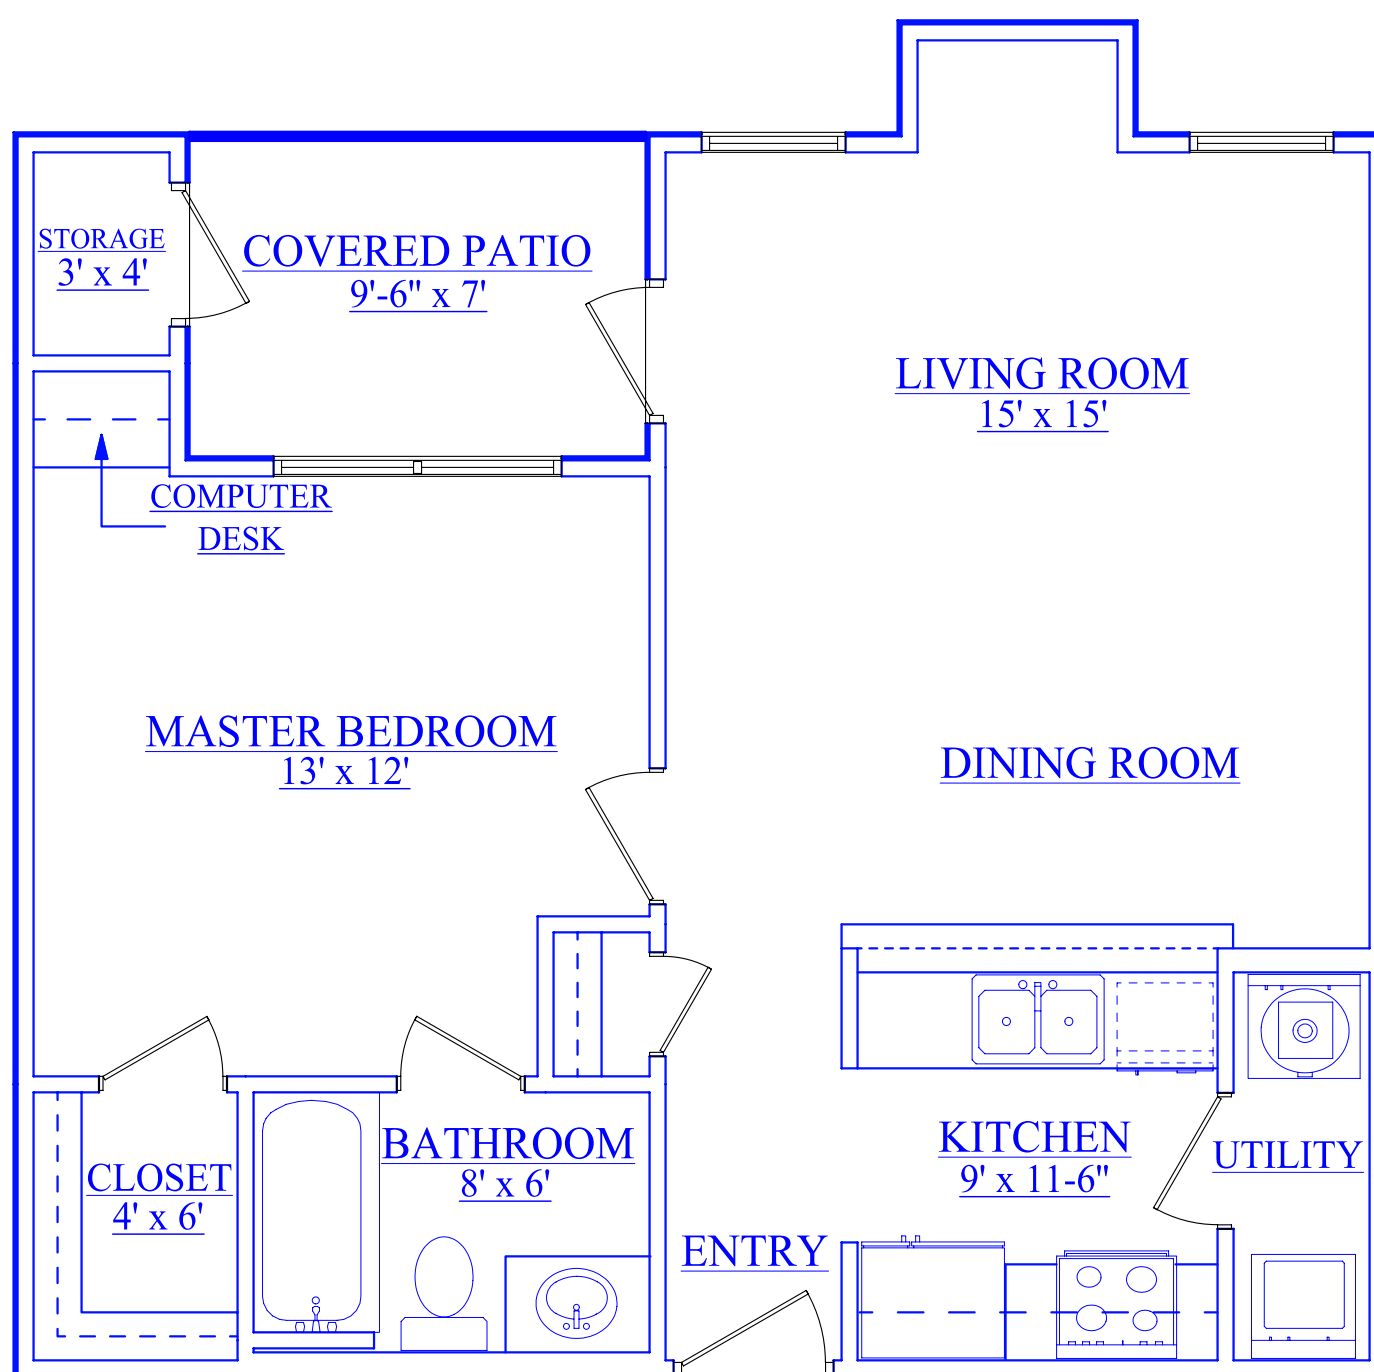

The Colony Townhouse Apartments
691 Cornell Lane
Waxahachie, TX 75165-4651
(972) 938-0902

PLAN 6 @ 764 Sq.Ft.